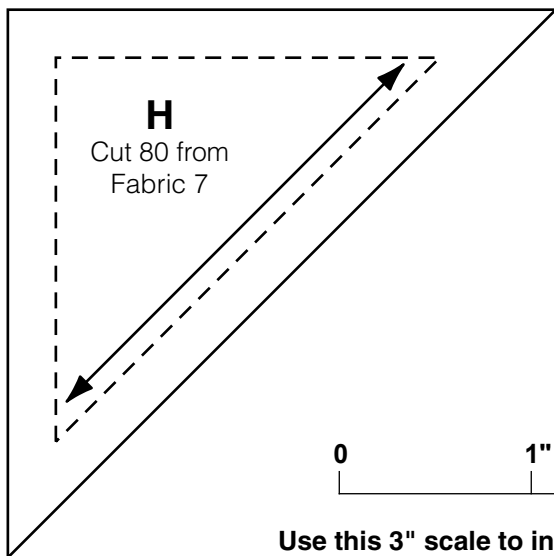

Templates

(Shown at 100%, DO NOT scale when printing)

Note: For Quilt 4, cut 80D from lavender texture.

Use this 3" scale to insure the accuracy of your printout.