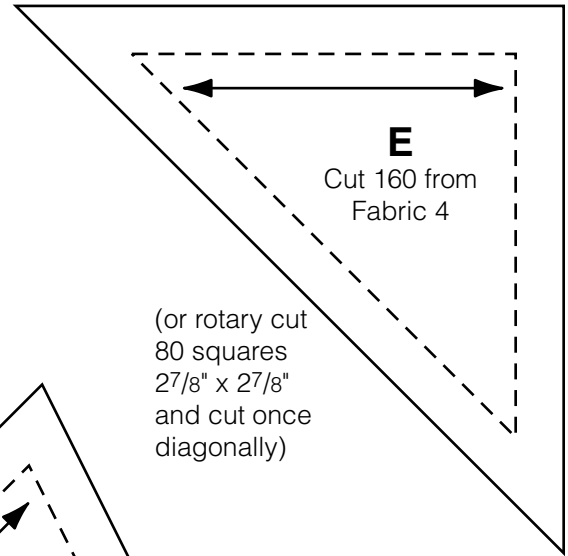

Templates

(Shown at 100%, DO NOT scale when printing)

Note: For Quilt 4, cut 80D from lavender texture.

Use this 3" scale to insure the accuracy of your printout.