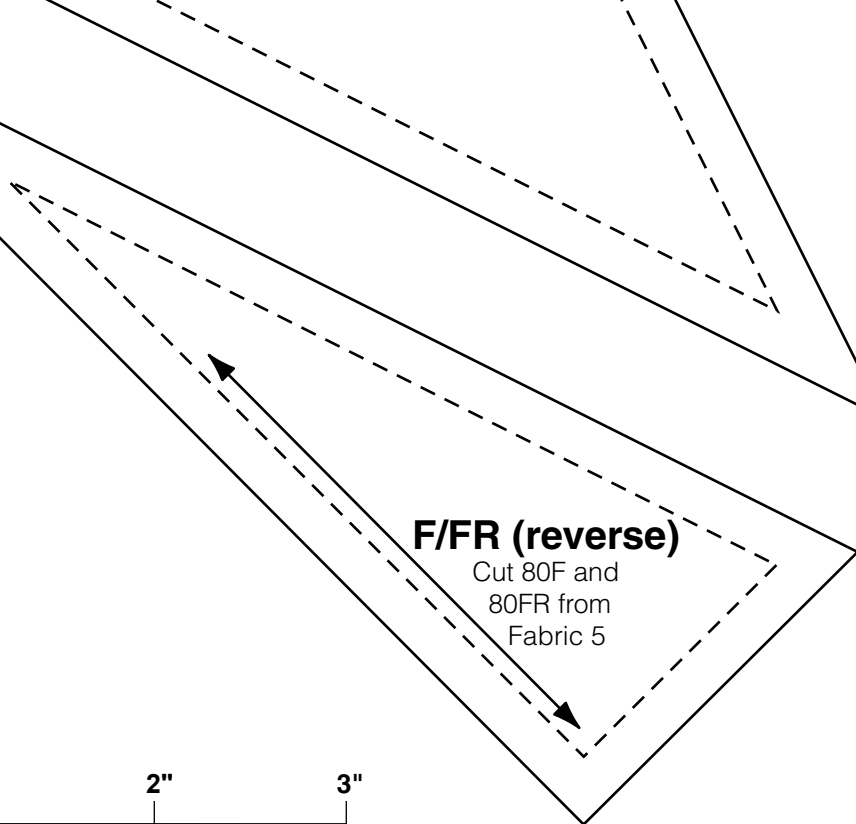

Templates

(Shown at 100%, DO NOT scale when printing)

Note: For Quilt 4, cut 80D from lavender texture.

Use this 3" scale to insure the accuracy of your printout.