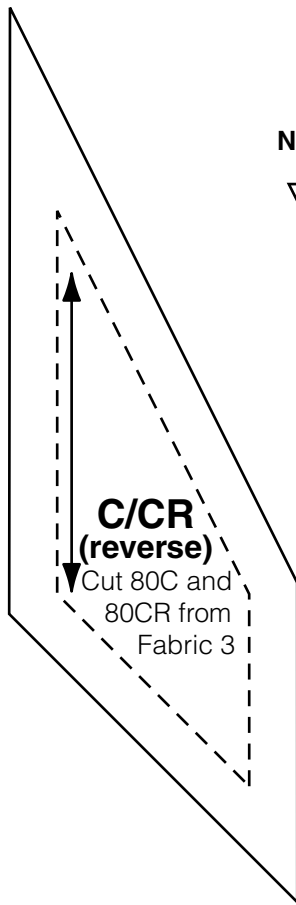

Templates

(Shown at 100%, DO NOT scale when printing)

Note: For Quilt 4, cut 80D from lavender texture.

Use this 3" scale to insure the accuracy of your printout.