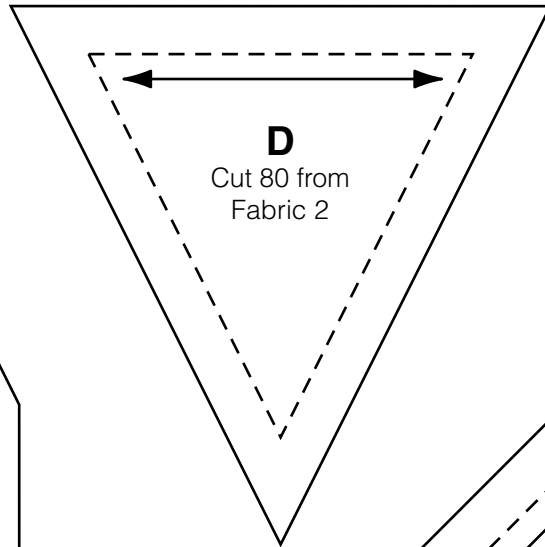

Templates

(Shown at 100%, DO NOT scale when printing)

Note: For Quilt 4, cut 80D from lavender texture.

Use this 3" scale to insure the accuracy of your printout.