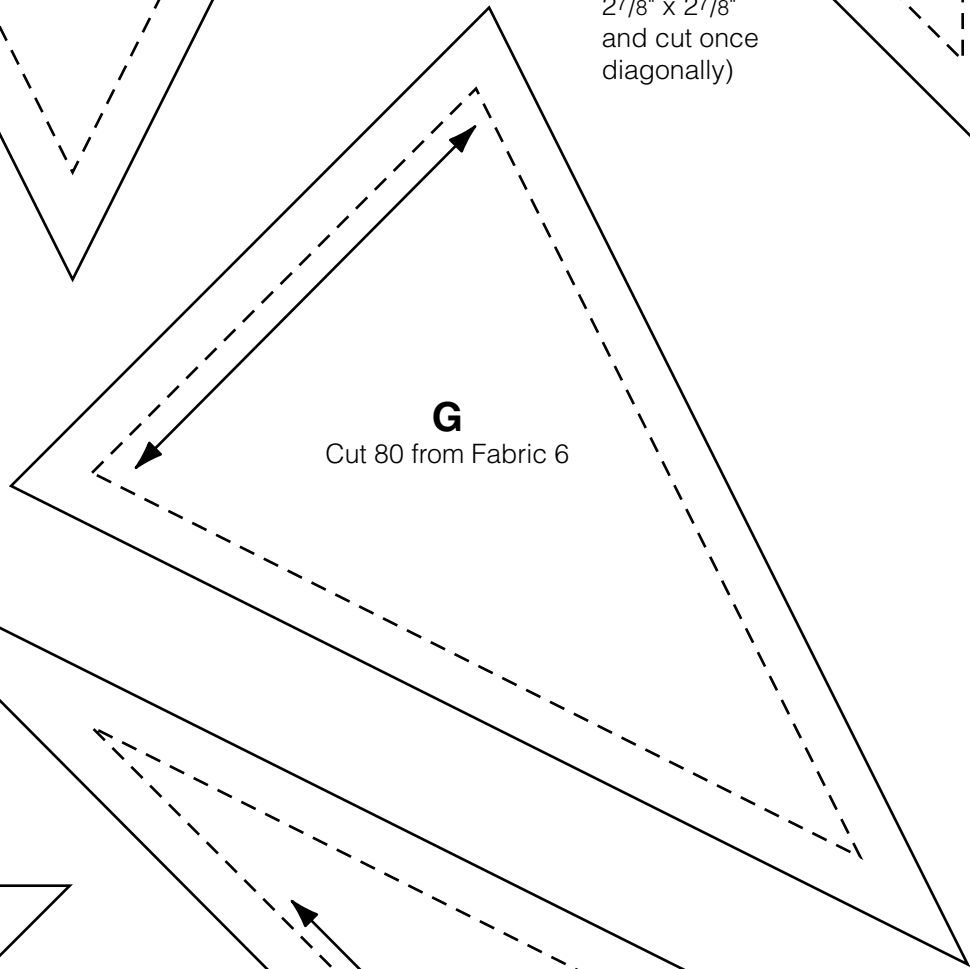

Templates

(Shown at 100%, DO NOT scale when printing)

Note: For Quilt 4, cut 80D from lavender texture.

Use this 3" scale to insure the accuracy of your printout.