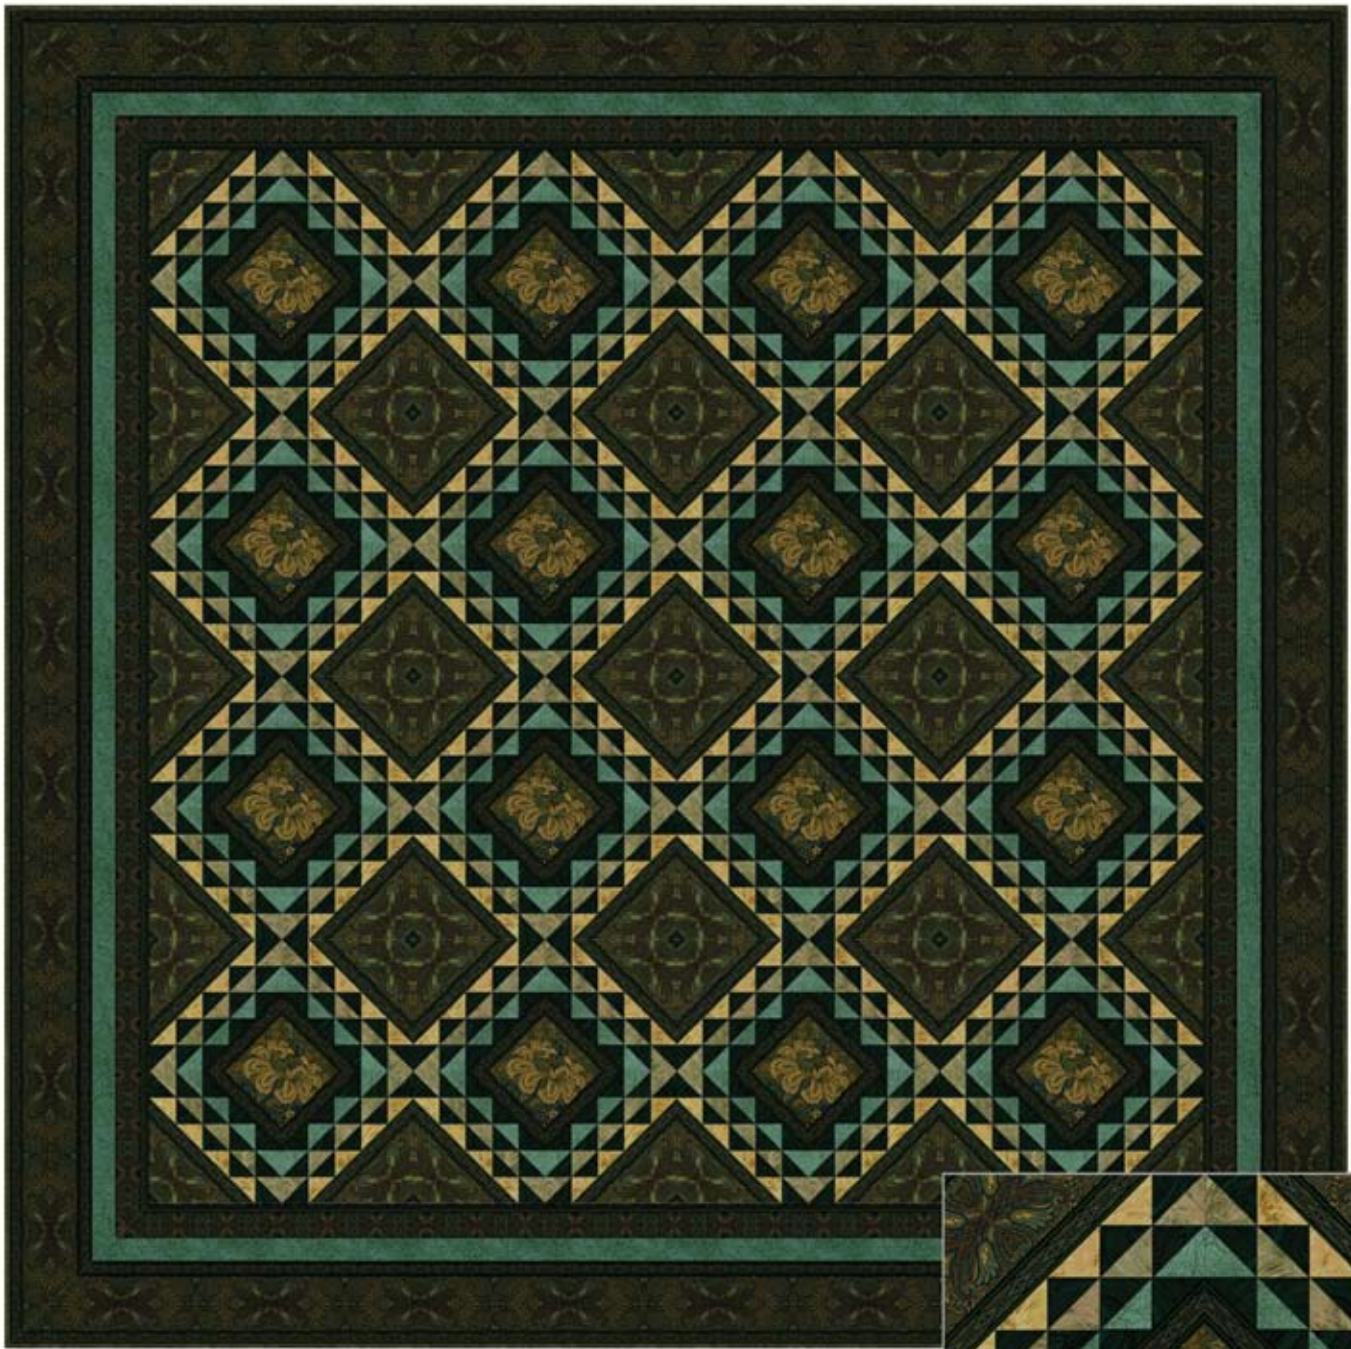

Colorway 2 - Brown/Green

76 $\frac{1}{2}$ " x 76 $\frac{1}{2}$ " Colorway 2 - Green/Brown

Block size 15" x 15"