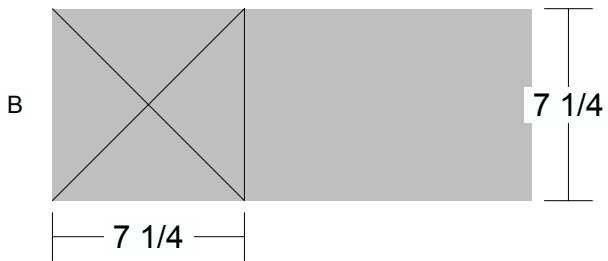

# Rotary Cutting Chart for Cross X block

Pattern for 9.00x9.00 block  
Key Block (27/100 actual size)

Cutting Diagrams

4 patches

Patch Count

1 patch