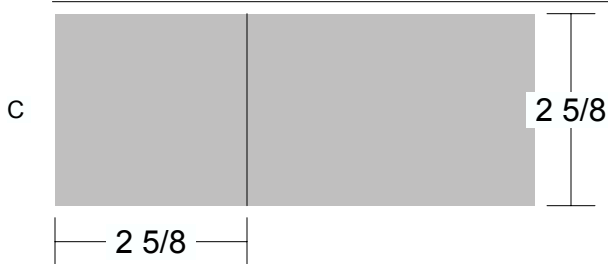

# Rotary Cutting Chart for Cross X block

Pattern for 9.00x9.00 block  
Key Block (27/100 actual size)

Cutting Diagrams

4 patches

Patch Count

1 patch