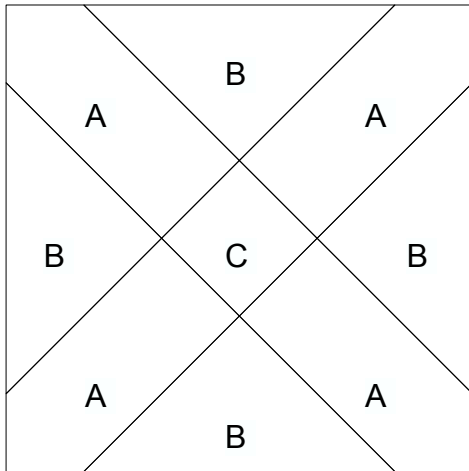

# Rotary Cutting Chart for Cross X block

Pattern for 9.00x9.00 block  
Key Block (27/100 actual size)

Cutting Diagrams

4 patches

Patch Count

1 patch